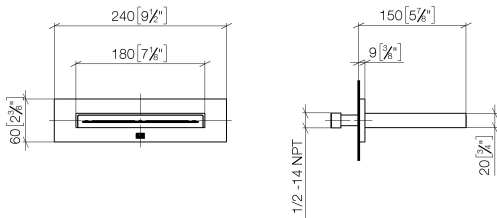

13 415 979

- 150mm projection
- CASCADE, max. flow rate 26.5 l/min (at 3 bar)
- cover plate 240 x 60 mm
- 1/2" connection
- plug-link mounting
- WRAS

Fits: IMO, LULU, MADISON, MEM, TARA, CL.1, LISSÉ, VAIA, META, CYO

Recommended miscellaneous

	Concealed wall elbow - •min. recess depth 90 mm •max. recess depth 163 mm	35 085 970 90
---	--	---------------

Recommended miscellaneous

	Concealed wall elbow - •min. recess depth 90 mm •max. recess depth 163 mm	35 085 970 90
---	--	---------------

13 415 979

mm [inches]

Flow rate chart

Trajectory diagram

Certificates

WRAS_2306001.

13 415 979

Spare parts list

No.	Item Number	Name	Quantity used	Delivery time
1	09 23 01 057 90	flow reducer	1	2
2	90 24 03 213 00 90	connection	1	2
3	09 14 03 134 90	seal	1	2
4	04 30 31 024 01 90	fixing set	1	2
5	09 17 97 059 90	holder	1	2
6	09 31 11 036 90	pin	2	2
7	09 31 11 040 90	pin	2	2
8	09 24 03 214 90	nipple	2	2
9	09 27 78 031-27	rosette	1	60
10	09 11 78 003 20-27	spout	1	60
11	90 29 03 059 00 90	insert	1	2