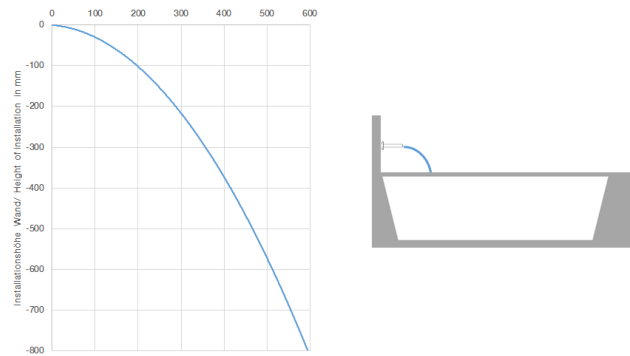

Recommended miscellaneous

	Concealed wall elbow - •min. recess depth 90 mm •max. recess depth 163 mm	35 085 970 90
---	--	---------------

Recommended miscellaneous

	Concealed wall elbow - •min. recess depth 90 mm •max. recess depth 163 mm	35 085 970 90
---	--	---------------

13 415 979

mm [inches]

Flow rate chart

Trajectory diagram

Certificates

WRAS_2306001.

13 415 979

Spare parts list

No.	Item Number	Name	Quantity used	Delivery time
1	09 23 01 057 90	flow reducer	1	2
2	90 24 03 213 00 90	connection	1	2
3	09 14 03 134 90	seal	1	2
4	04 30 31 024 01 90	fixing set	1	2
5	09 17 97 059 90	holder	1	2
6	09 31 11 036 90	pin	2	2
7	09 31 11 040 90	pin	2	2
8	09 24 03 214 90	nipple	2	2
9	09 27 78 031-27	rosette	1	60
10	09 11 78 003 20-27	spout	1	60
11	90 29 03 059 00 90	insert	1	2